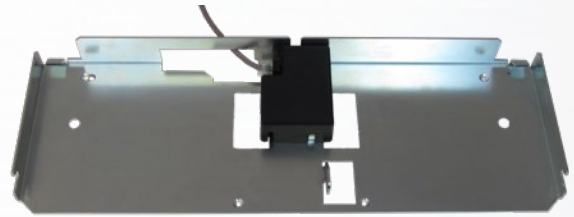

### Security

The E3960 Cash Cassette provides a status switch back to the PoS application and is fitted with a function lock.

### Reliability

This Cash Cassette is built using high quality plastics and features a release mechanism that has been tested beyond 1M operation cycles to ensure that it performs flawlessly for the life of the POS system.

INSTALL IT. FORGET IT.

Removable coin and note compartments

Baseplate

## E3960 Cash Cassette Specifications:

<b>Size:</b>	460 W x 100 H x 172 D mm	<b>Insert:</b>	Removable insert with 6 note and 8 coin compartments
<b>Style:</b>	ABS construction & finish		Additional media storage underneath the insert can be used for large or high denomination notes
<b>Colour:</b>	Black		Industry standard coin cups (33.6g)
<b>Connectivity:</b>	12/24 V plug-in cable connects receipt printers and POS systems (subject to validation)		Removable note dividers to enhance capacity
<b>Baseplate:</b>	Metal construction. The cassette is released from the baseplate via a lever	<b>Accessories:</b>	Alike lock Weighable coin cup accessory kit
<b>Lock options:</b>	Dual function lock (electronic and manual opening) with 150 different key combinations	<b>Durability:</b>	Tested to last beyond 1M operations
<b>Currencies:</b>	Accepts currencies worldwide including Euro, Sterling and many others	<b>Environment:</b>	Operating +0°C to + 40° C Non-operating storage/shipping -30°C to +50°C
		<b>Warranty:</b>	1 year