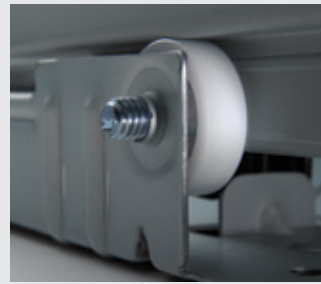

Vasario™ Series Cash Drawer

A Cost Effective Solution for Low Volume Environments

Standard Solution

The perfect solution for applications that can be addressed with a standard duty cash drawer. The Vasario™ Series is the cost effective choice that doesn't sacrifice quality or dependability. Each member of the Vasario™ cash drawer family is competitively priced and includes features, such as multifunction locks and drawer status reporting, found in more expensive cash drawers. A variety of models with a wide range of size, style, color, interface and till configuration options are available to meet your specific requirements.

Roller Wheels

The roller bearing suspension system provides long lasting performance.

Latch Ejection Mechanism

Tested over one million cycles to ensure a longer lasting drawer.

MultiPRO® Interface

The MultiPRO® Interface adapts to most point of sale platforms.

Durable Plastic Hold Downs

Easy and comfortable lift.

1416
Non-Media

1616, 1618, 1915
Dual Media

1313
Single Media

1416, 1616
Manually Operated

Product Features

Size	See chart below for options	Till	Till configurations to fit virtually any currency worldwide (See chart below for options)
Color	Black (BL) Cloud White (CW) Beige (BG)	Lock	Four Function Lock
Media	Single, Dual and Non-media Slots	Key	Random keying from 1-4 lock codes is standard (Other lock and key options are available)
Life Cycle	Tested beyond 1 million transactions	Front	4 options available (See chart below for options)
Warranty	Two year warranty <i>Limited Warranty. Two (2) year limited warranty will apply to any electrical or mechanical components found to be defective in material or workmanship. All warranty parts or repairs will be made F.O.B. APG's Facility.</i>	Interfaces	Multiple options available (See chart below for options) Closed and latched drawer status switch