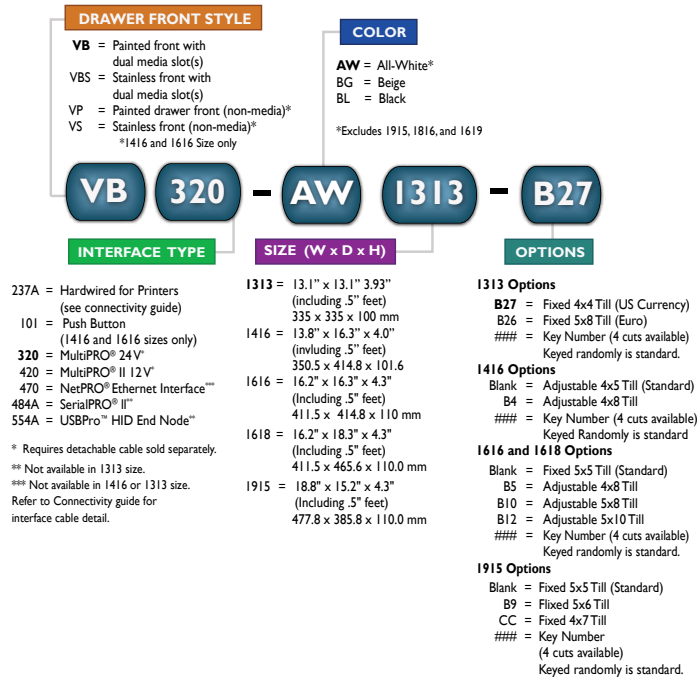

1416
Non-Media

1616, 1618, 1915
Dual Media

1416, 1616
Manually Operated

Product Features

Size	See chart below for options	Till	Till configurations to fit virtually any currency worldwide (See chart below for options)
Color	Black (BL) Cloud White (CW) Beige (BG)	Lock	Four Function Lock
Media	Single, Dual and Non-media Slots	Key	Random keying from 1-4 lock codes is standard (Other lock and key options are available)
Life Cycle	Tested beyond 1 million transactions	Front	4 options available (See chart below for options)
Warranty	Two year warranty <i>Limited Warranty. Two (2) year limited warranty will apply to any electrical or mechanical components found to be defective in material or workmanship. All warranty parts or repairs will be made F.O.B. APG's Facility.</i>	Interfaces	Multiple options available (See chart below for options) Closed and latched drawer status switch

Vasario™ Series Part Number Structure

Numerous configurations are available. Contact your APG representative for options.

Contact Us

APG Cash Drawer, LLC
5250 Industrial Blvd NE
Minneapolis, MN 55421

+1 (763) 571-5000

sales@us.cashdrawer.com