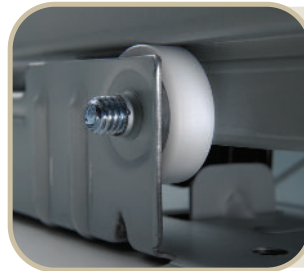

### Economical Solution

apg's Entry Level Cash Drawers, ECD, are a range of cost effective, highly functional cash drawers that offer excellent value for money. Carefully selected from a number of quality industry acclaimed manufacturers, the ECD range is perfectly suited to a variety of sectors, including hospitality and general retail, where a good performing cash drawer is appreciated but a heavy-duty lifetime is not expected.

The ECD410 model was designed by apg to be a hard wearing cash drawer with a high volume insert accepting the majority of European currencies, therefore it is the preferred choice of leading retailers worldwide. Its unique design makes it stand out visually against other Entry Level cash drawers and also ensures it out performs them as well.

### High Capacity

The removable insert can accommodate 4 notes (optional 5) and 8 coin compartments. The adjustable note and coin dividers maximize the insert capacity.