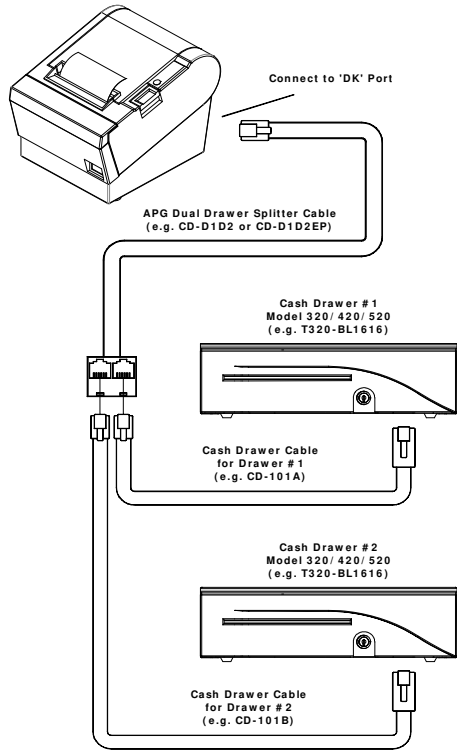

NOTES: For current version of this guide see the APG Cash Drawer web site at www.cashdrawer.com or contact customer service at (763) 571-5000. The 520 MultiPRO® Interface is not available in the Vasario product line. All cables are 5ft. [1.5m] long, unless otherwise specified. Contact APG for longer cables. Many options listed above are available in 10ft [3.0m] cable length options. The DirectPRO™ interface includes a hardwired cable connected to the Cash Drawer with the proper termination for the specified host device. Consult APG Doc No. M-43-015 Cable Pinout Guide for pinout information on these various cables